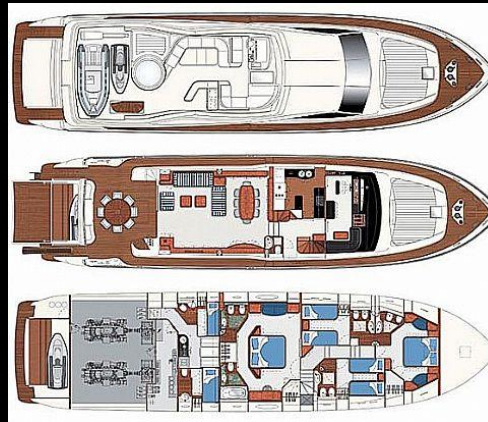

## **FERRETTI 880 Diesel (built year: 2004)**

**Length: 27,03 m**  
**Beam: 6,72 m**  
**Engines: 2 X 2030 mph MTU 16V Diesel**  
**Cabins: 4**  
**Berths: 8**

**Bathrooms: 4**  
**Maximum speed: 31 KN**  
**Cruising speed: 27 KN**  
**Fuel capacity: 9000 l**  
**Fresh water capacity: 1200 l**

Layout

Photos

A/C system – TV LCD in salon and all cabins – Antenna TV SAT – Bose CD and DVD receiver – Ice maker – Jacuzzi – Tender Novurania Williams 325 Turbojet – Jet ski Yamaha Wave Runner – Snorkeling equipment – Wakeboards – Towlines – etc.